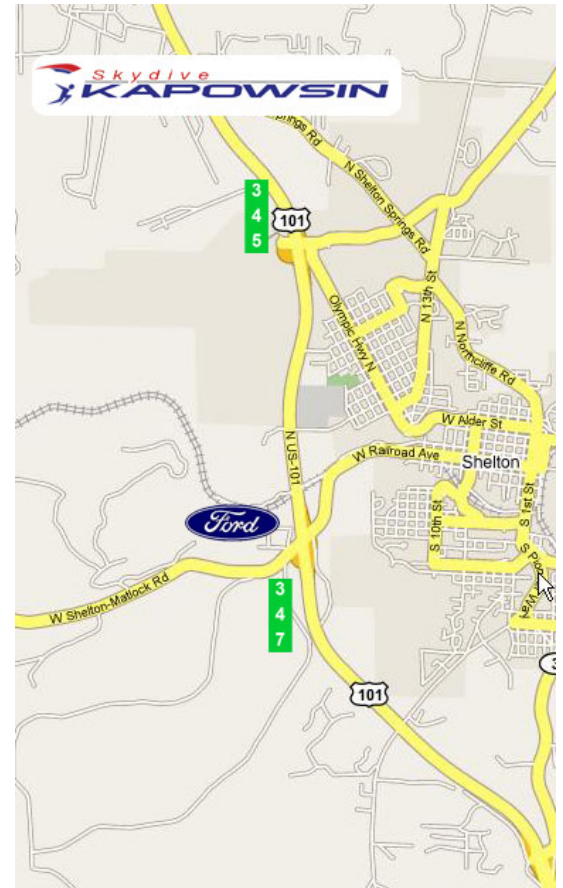

Driving Directions:

Kapowsin Air Sports is located on Hwy 101 (¼ mile past mile marker 345). Please do not exit off of Highway 101. Please read the directions below and pay attention to the mile markers along the way and you should have no problem navigating to the drop zone.

141 West Airview Way, Shelton, WA, 98584

- From Olympia & I-5
- Take Exit 104 to Hwy 101 North (22 miles to go)
- After 6 miles (mile marker 362) take the "Port Angeles-Shelton" exit continuing on Hwy 101 (16 miles to go)
- Follow Hwy 101 North approximately 16 miles till you see mile marker 345 proceed ¼ mile and we are located at the Port of Shelton Airport.

Notes/Landmarks:

- At mile marker 351 get in the left lane and **DO NOT** take any of the Shelton exits
- At mile marker 354 you will pass the Little Creek Casino on the left (8.5 Miles to go)
- At mile marker 347 you will pass the Ford Dealership on the left (2.5 Miles to go)
- We are located ¼ mile past the 345 mile marker just past the fairgrounds on the left
- Take a left at the Port of Shelton entrance - "Industrial Park" - West Airview Way (Red Port of Shelton Sign)
- Upon entering the airport take a right onto the access road to look for us on the left